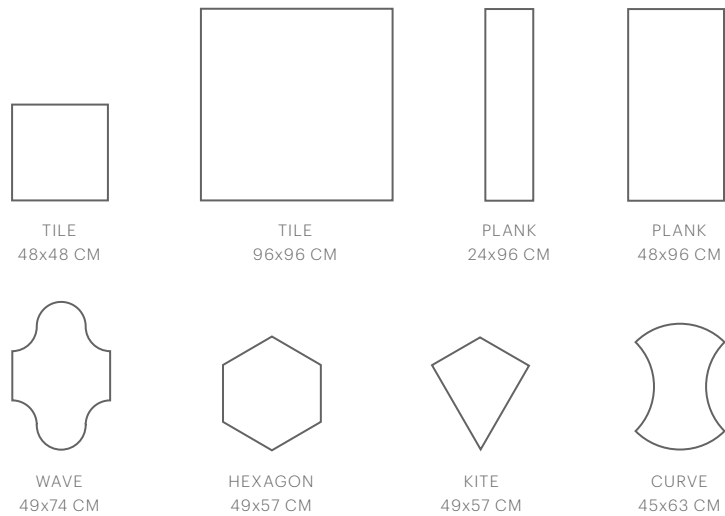

Figura
by ege®

Contents

- 4** The Figura concept
- 14** The qualities
- 16** Pattern inspiration
- 18** The pure facts

The Figura concept

8 shapes - 21 qualities - 450 colours

Play with endless options

Push conventional floor design into a completely new direction. With the Figura concept, you have shape, material and colour entirely in your hands to tailor your carpet into a unique experience with new, interesting and exciting effects.

Browse through the brochure and find lots of patterns and great ideas to get you started. Now go ahead and play.

LAS10DL2: TILE 48x48 CM □ · TILE 96x96 CM □ · PLANK 24x96 CM ▮ · PLANK 48x96 CM ▮
CONTRA ECOTRUST 0692P2450 - CONTRA STRIPE ECOTRUST 0691P1470 / 0691P2470 - EPOCA PROFILE ECOTRUST 060347548 / 060349548 / 0603T2495

LAS2DL2

LAS1DL4

LAS4DL5

The pure facts

Technical specifications

The Figura concept comprises eight different shapes, each in 21 different qualities. The different colours and materials can be used on their own or in combination. Mix tiles and planks in different sizes for unique flooring solutions. The Figura shapes are cut to ensure perfect joints.