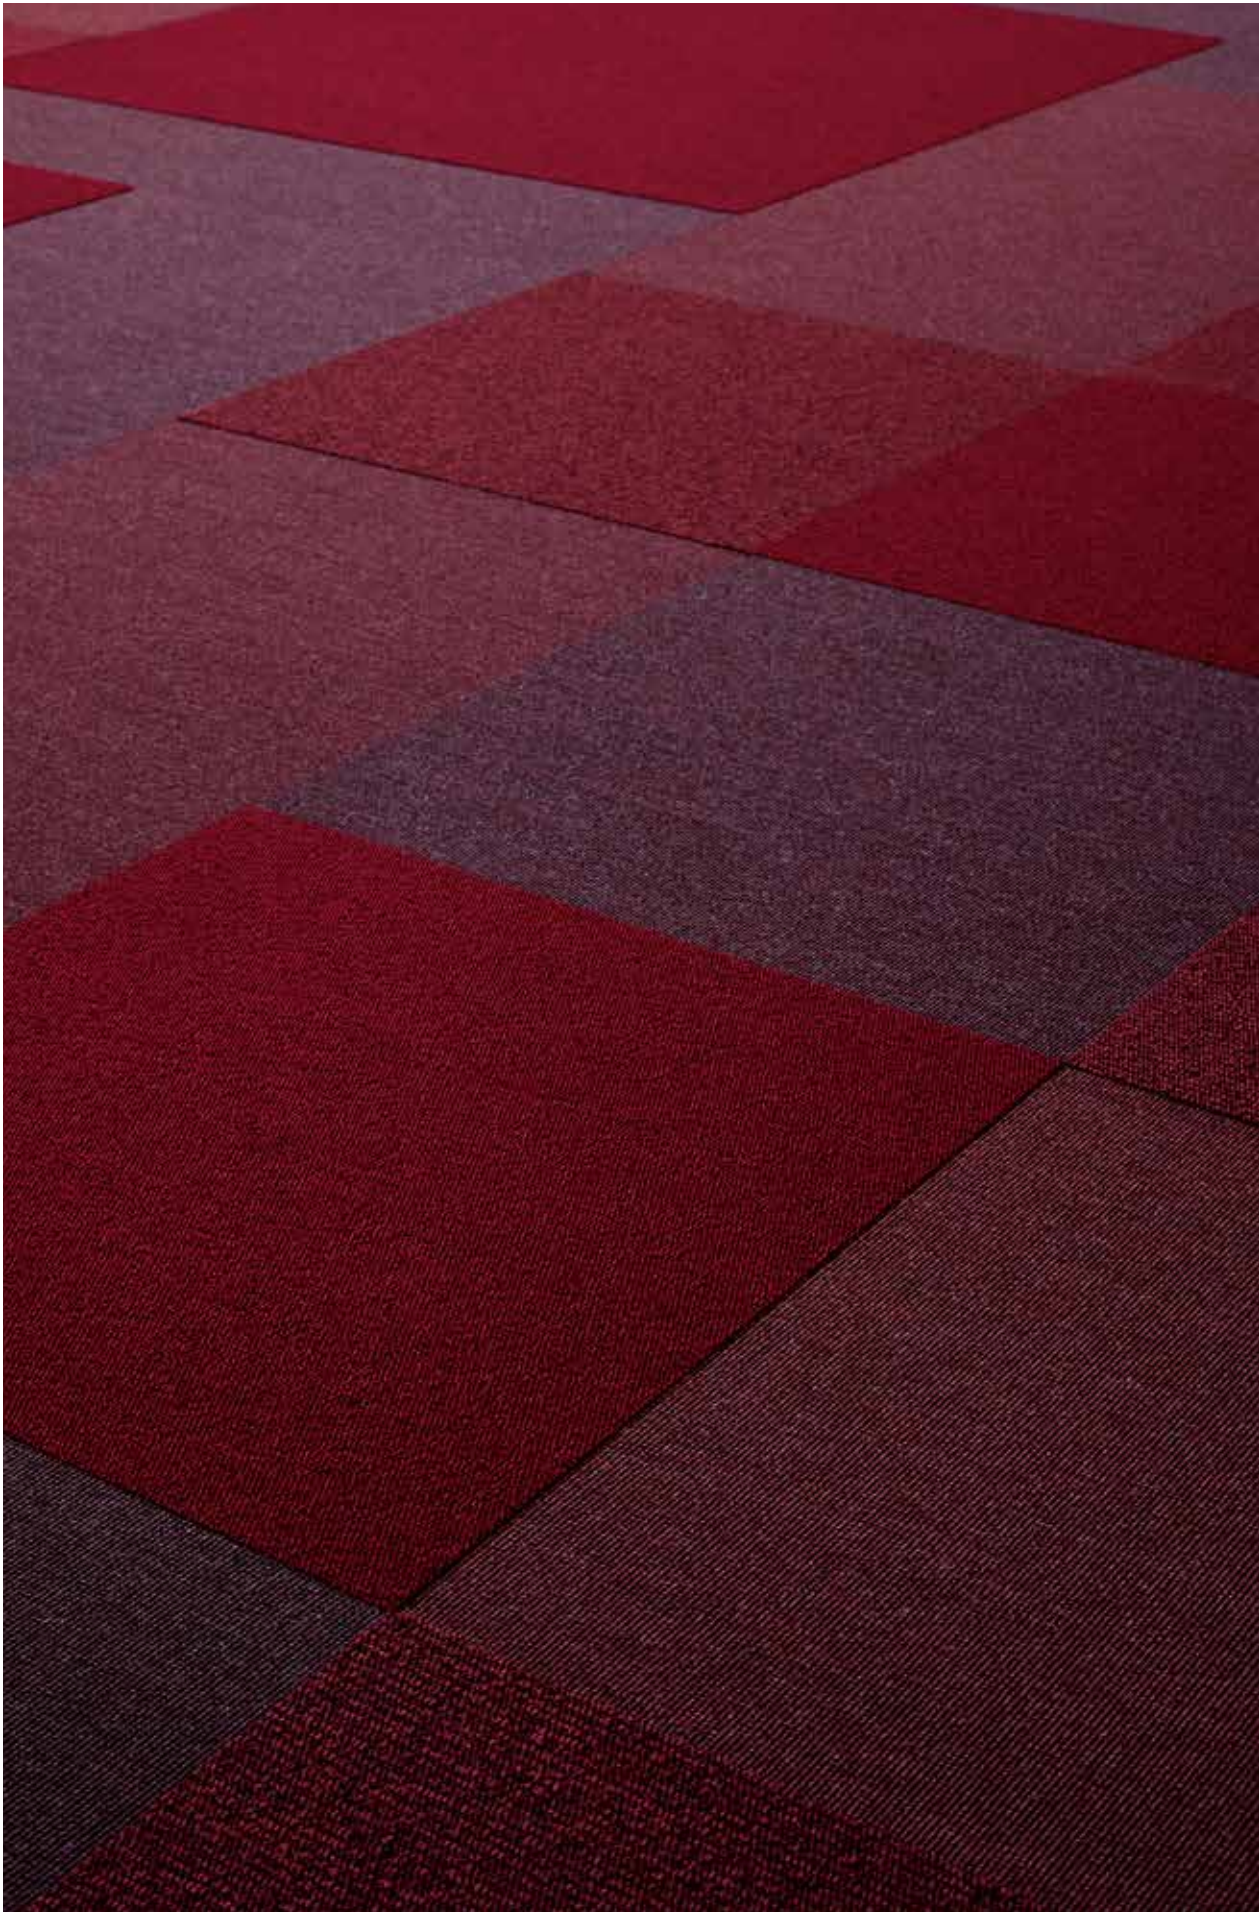

Figura
by ege®

Contents

- 4** The Figura concept
- 14** The qualities
- 16** Pattern inspiration
- 18** The pure facts

The Figura concept

8 shapes - 21 qualities - 450 colours

Play with endless options

Push conventional floor design into a completely new direction. With the Figura concept, you have shape, material and colour entirely in your hands to tailor your carpet into a unique experience with new, interesting and exciting effects.

Mix different sizes, colours and materials for fascinating expressions with depth and structure. Experiment with your own combinations to define areas and focal points. Go bold with powerful contrast, or create a subtle, refined ambience by using different materials in the same colour tone. Figura opens a new, fresh dimension that encourages creativity to redefine floor design.

Browse through the brochure and find lots of patterns and great ideas to get you started. Now go ahead and play.

LAS10DL2: TILE 48x48 CM □ · TILE 96x96 CM □ · PLANK 24x96 CM ▮ · PLANK 48x96 CM ▮
CONTRA ECOTRUST 0692P2450 - CONTRA STRIPE ECOTRUST 0691P1470 / 0691P2470 - EPOCA PROFILE ECOTRUST 060347548 / 060349548 / 0603T2495